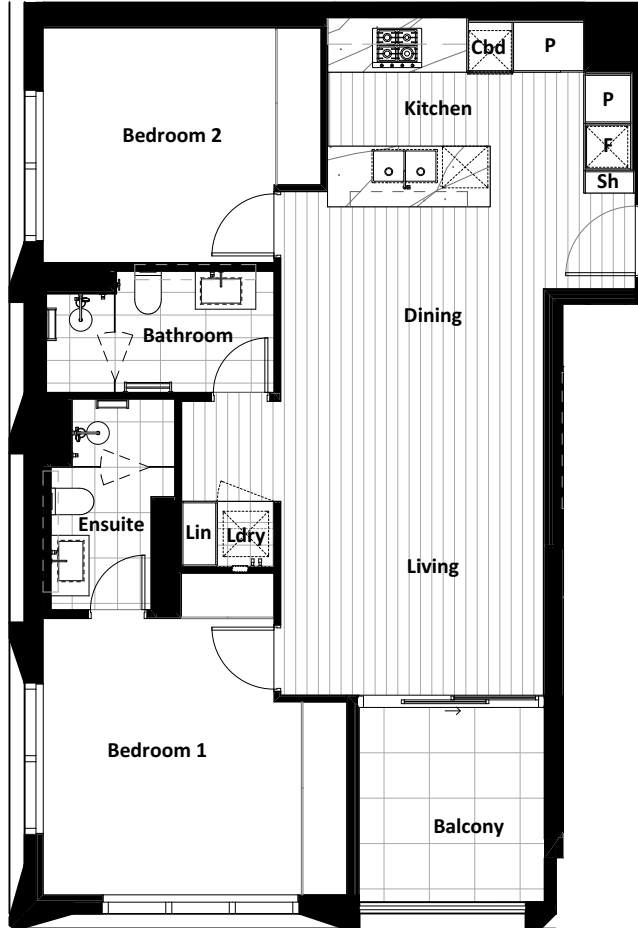

# YarraBend

LEVEL 5

 2  
  2  
  1

Internal      69m<sup>2</sup>

External      10m<sup>2</sup>

**Total      79m<sup>2</sup>**

Plans shown are only indicative of size and layout.

Enquire for more information and to see alternate floorplans.

# YarraBend

LEVEL 4

 **2**
 **2**
 **1**

Internal 74m<sup>2</sup>

External 7m<sup>2</sup>

**Total 81m<sup>2</sup>**

Plans shown are only indicative of size and layout.

Enquire for more information and to see alternate floorplans.

# YarraBend

Level 2

 2
  2
  1

Internal	80m <sup>2</sup>
External	7m <sup>2</sup>
<b>Total</b>	<b>87m<sup>2</sup></b>

Plans shown are only indicative of size and layout.

Enquire for more information and to see alternate floorplans.