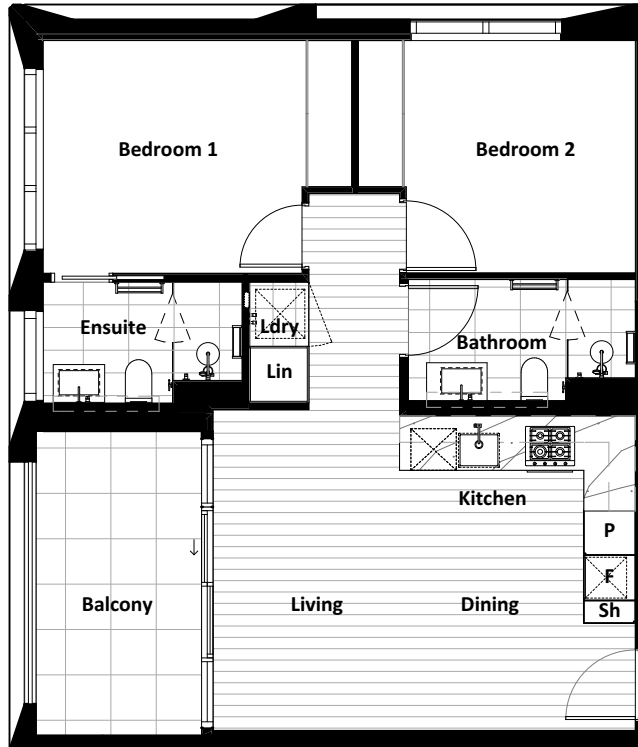

# YarraBend

LEVEL 5

 2  
  2  
  1

Internal      69m<sup>2</sup>

External      10m<sup>2</sup>

**Total      79m<sup>2</sup>**

Plans shown are only indicative of size and layout.

Enquire for more information and to see alternate floorplans.

# YarraBend

LEVEL 4

 **2**
 **2**
 **1**

Internal 74m<sup>2</sup>

External 7m<sup>2</sup>

**Total 81m<sup>2</sup>**

Plans shown are only indicative of size and layout.

Enquire for more information and to see alternate floorplans.