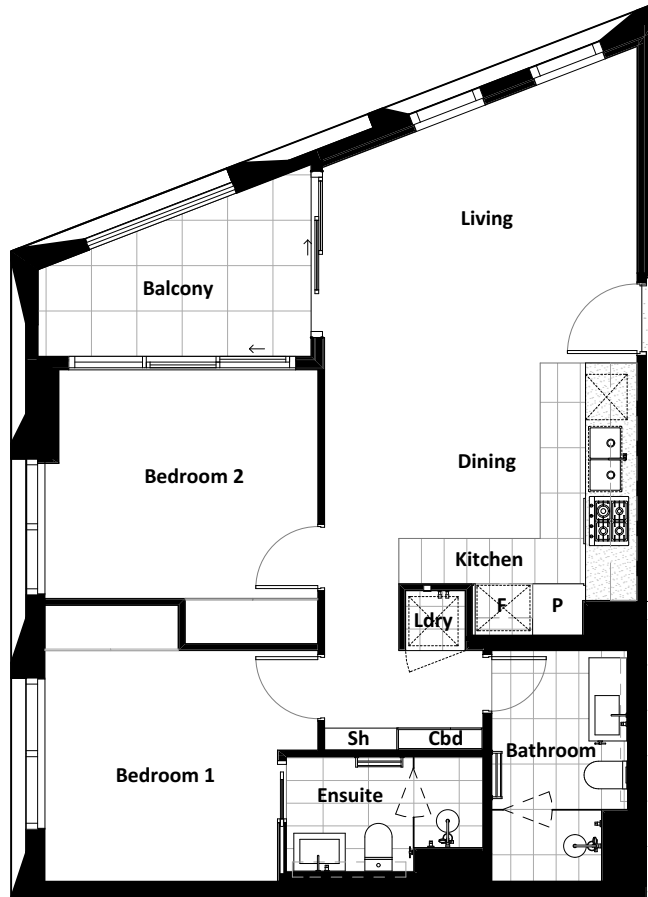

# YarraBend

LEVEL 5

 2  
  2  
  1

Internal      69m<sup>2</sup>

External      10m<sup>2</sup>

**Total      79m<sup>2</sup>**

Plans shown are only indicative of size and layout.

Enquire for more information and to see alternate floorplans.

# YarraBend

LEVEL 4

 **2**
 **2**
 **1**

Internal 74m<sup>2</sup>

External 7m<sup>2</sup>

**Total 81m<sup>2</sup>**

Plans shown are only indicative of size and layout.

Enquire for more information and to see alternate floorplans.