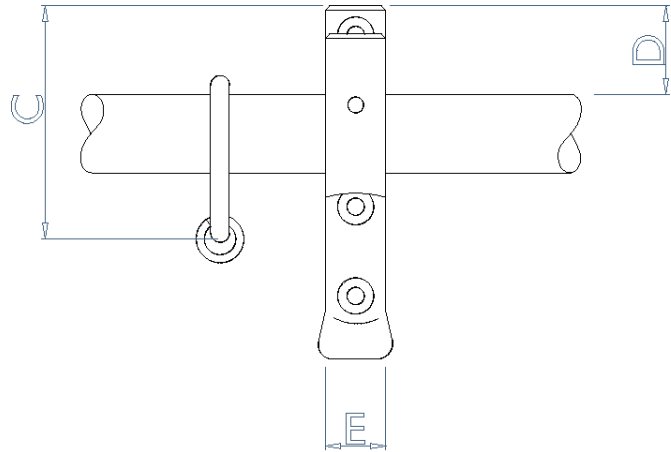

# BLACKSMITH PLAIN BRACKET

**PLAIN END BRACKET**

POLE DIAMETER	A	B	C	D	E
16mm	120	75	75	35	20
20mm	120	75	75	35	20
26mm	120	75	85	35	20
38mm	120	75	90	35	20
50mm	120	75	105	35	20

**PLAIN CENTRE BRACKET**

POLE DIAMETER	A	B	C	D	E
16mm	20	75	50	15	100
20mm	20	75	50	10	100
26mm	20	75	60	10	100
38mm	20	75	65	10	100
50mm	20	75	80	10	100