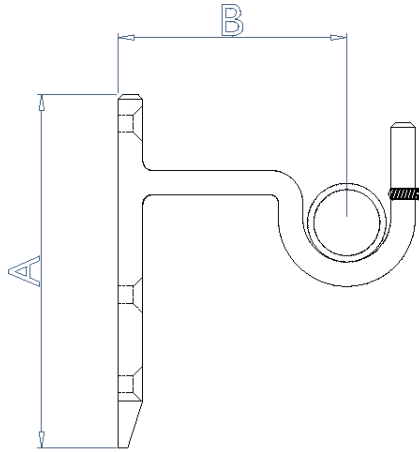

# BLACKSMITH PLAIN BRACKET

**PLAIN END BRACKET**

POLE DIAMETER	A	B	C	D	E
16mm	120	75	75	35	20
20mm	120	75	75	35	20
26mm	120	75	85	35	20
38mm	120	75	90	35	20
50mm	120	75	105	35	20

**PLAIN CENTRE BRACKET**

POLE DIAMETER	A	B	C	D	E
16mm	20	75	50	15	100
20mm	20	75	50	10	100
26mm	20	75	60	10	100
38mm	20	75	65	10	100
50mm	20	75	80	10	100