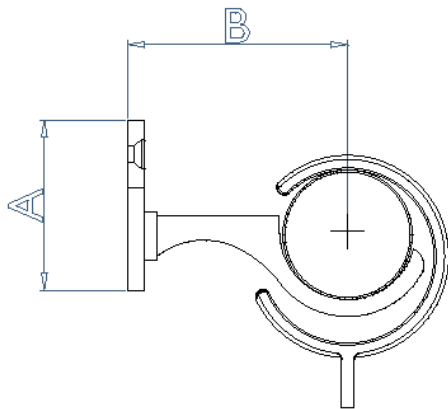

Telephone: 023 9225 2525

Email: sales@tillysinteriors.com

PASSING CENTRE BRACKET

PASSING CENTRE BRACKET					
POLE DIAMETER	A	B	C	D	E
19mm					
25mm	35	40	60	15	60
32mm	35	50	65	10	60
38mm	40	60	75	10	85
50mm	40	65	80	5	85
63mm					
75mm					