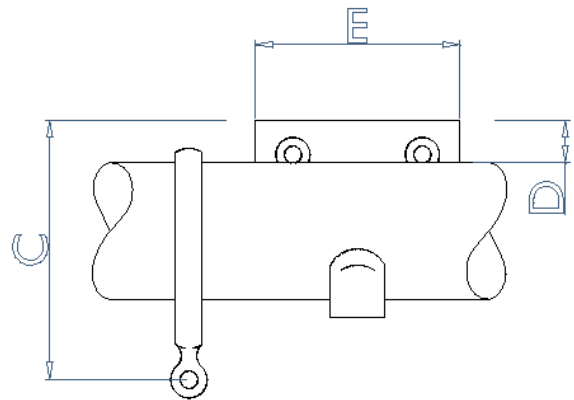

Telephone: 023 9225 2525

Email: sales@tillysinteriors.com

PASSING CENTRE BRACKET

PASSING CENTRE BRACKET					
POLE DIAMETER	A	B	C	D	E
19mm					
25mm	35	40	60	15	60
32mm	35	50	65	10	60
38mm	40	60	75	10	85
50mm	40	65	80	5	85
63mm					
75mm					