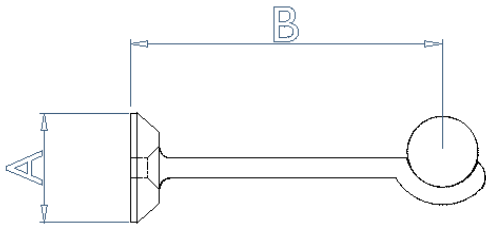

BLACKSMITH PASSING BRACKET

POLE DIAMETER	PASSING BRACKET				
	A	B	C	D	E
16mm	20	75		0	100
20mm	20	75		0	100
26mm	20	75		0	100
38mm	20	75		0	100
50mm	20	75		0	100