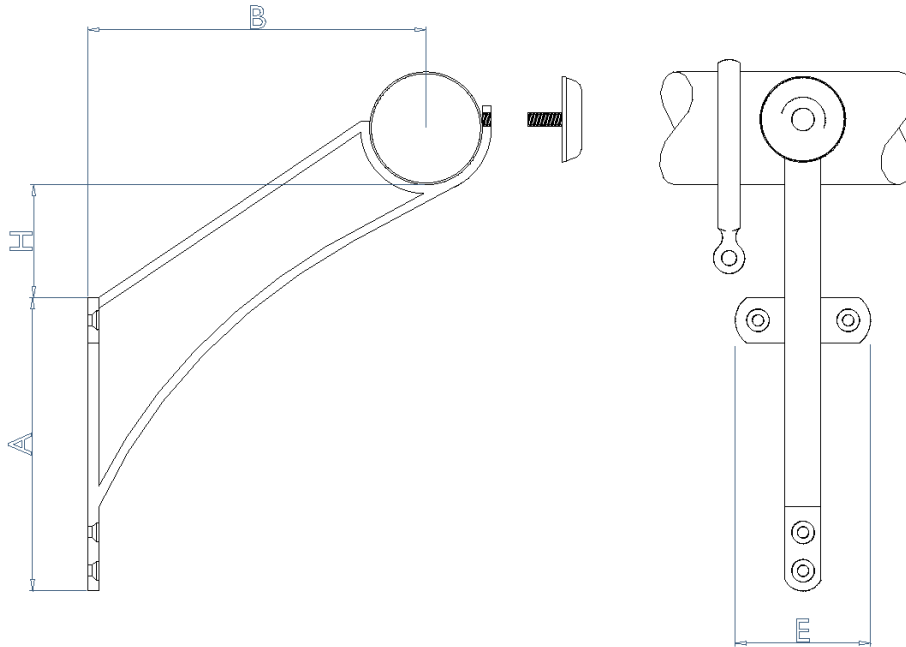

UPLIFT END / CENTRE BRACKET

POLE DIAMETER	UPLIFT END BRACKET				
	A	B	E	H	
19mm					
25mm		MADE TO MEASURE			
32mm		MADE TO MEASURE			
38mm					
50mm	PLEASE ADVISE				
63mm					
75mm					

POLE DIAMETER	UPLIFT CENTRE BRACKET				
	A	B	E	H	
19mm					
25mm		MADE TO MEASURE			
32mm		MADE TO MEASURE			
38mm					
50mm	PLEASE ADVISE				
63mm					
75mm					