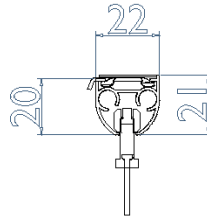

## CTS 38

Ceiling fix with metal swivel clamps  
Hand or cord operation  
Suitable for bay windows  
Angle bend - 20cm radius  
Curved bend - any large radius  
Designed to fit discretely onto the ceiling

## CTS 49

Face / ceiling fix with nylon brackets  
Hand or cord operation  
Heavy weight curtains  
Suitable for bay windows  
Angle bend - 15cm radius  
Curved bend - any large radius