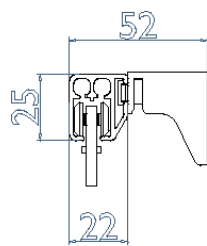

## CTS 38

Ceiling fix with metal swivel clamps  
Hand or cord operation  
Suitable for bay windows  
Angle bend - 20cm radius  
Curved bend - any large radius  
Designed to fit discretely onto the ceiling

## CTS 49

Face / ceiling fix with nylon brackets  
Hand or cord operation  
Heavy weight curtains  
Suitable for bay windows  
Angle bend - 15cm radius  
Curved bend - any large radius