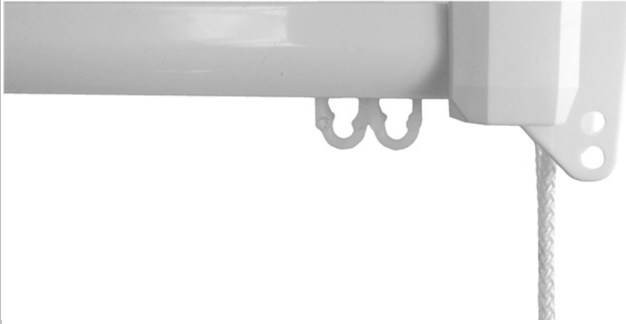

## CTS 38

Ceiling fix with metal swivel clamps  
Hand or cord operation  
Suitable for bay windows  
Angle bend - 20cm radius  
Curved bend - any large radius  
Designed to fit discretely onto the ceiling

## CTS 49

Face / ceiling fix with nylon brackets  
Hand or cord operation  
Heavy weight curtains  
Suitable for bay windows  
Angle bend - 15cm radius  
Curved bend - any large radius