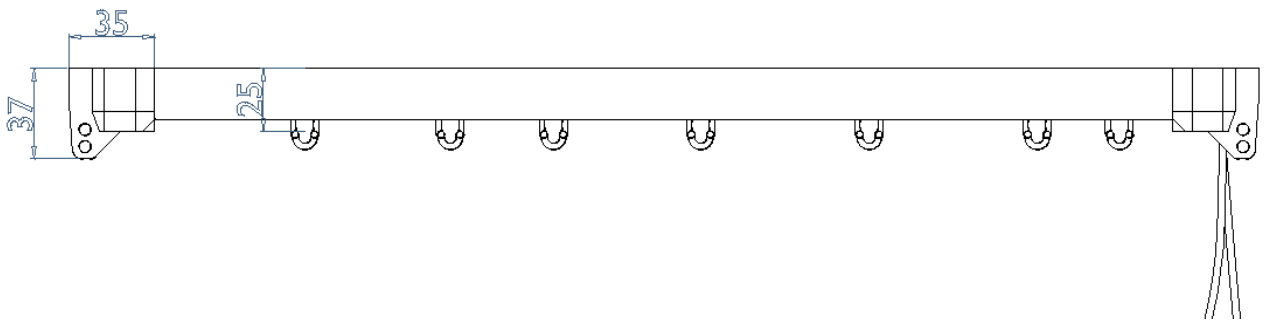

## CTS 38

Ceiling fix with metal swivel clamps  
Hand or cord operation  
Suitable for bay windows  
Angle bend - 20cm radius  
Curved bend - any large radius  
Designed to fit discretely onto the ceiling

## CTS 49

Face / ceiling fix with nylon brackets  
Hand or cord operation  
Heavy weight curtains  
Suitable for bay windows  
Angle bend - 15cm radius  
Curved bend - any large radius